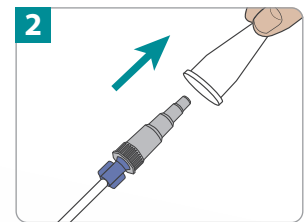

2 Remove protective cover from the feeding tube connector.