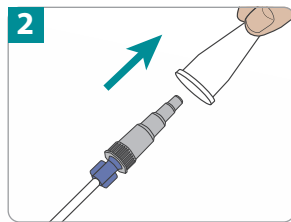

2 Remove protective cover from the feeding tube connector.