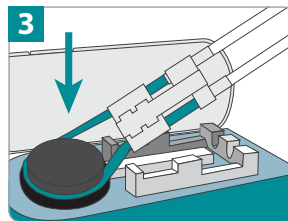

3 Loop the silicone tubing around the pump wheel stretching lightly.