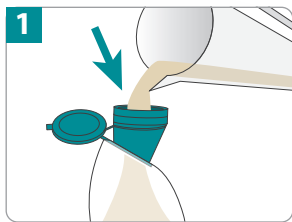

If priming manually for IV pole use

1 Hold the bag's funnel upright and pour in feeding formula. Close cap tightly.