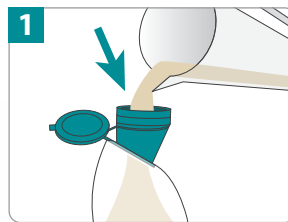

If priming on the pump

1 Hold the bag's funnel upright and pour in feeding formula. Close cap tightly and hang bag.