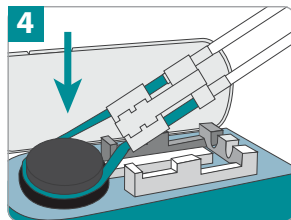

4 Loop the silicone tubing around the pump wheel stretching lightly. Seat cassette into the pump and close the door.

If using the pump in a backpack, refer to the Operator's Manual for detailed instructions for removing all air from the set.