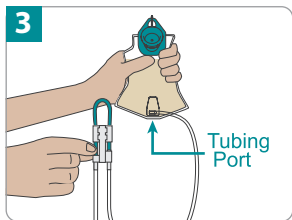

3 Prime the set manually by gently pinching teal colored tubing below the "O" symbol. While pinching, gently squeeze the bag at the same time to assist fluid flow. Hold this position until formula reaches the feeding tube connector.